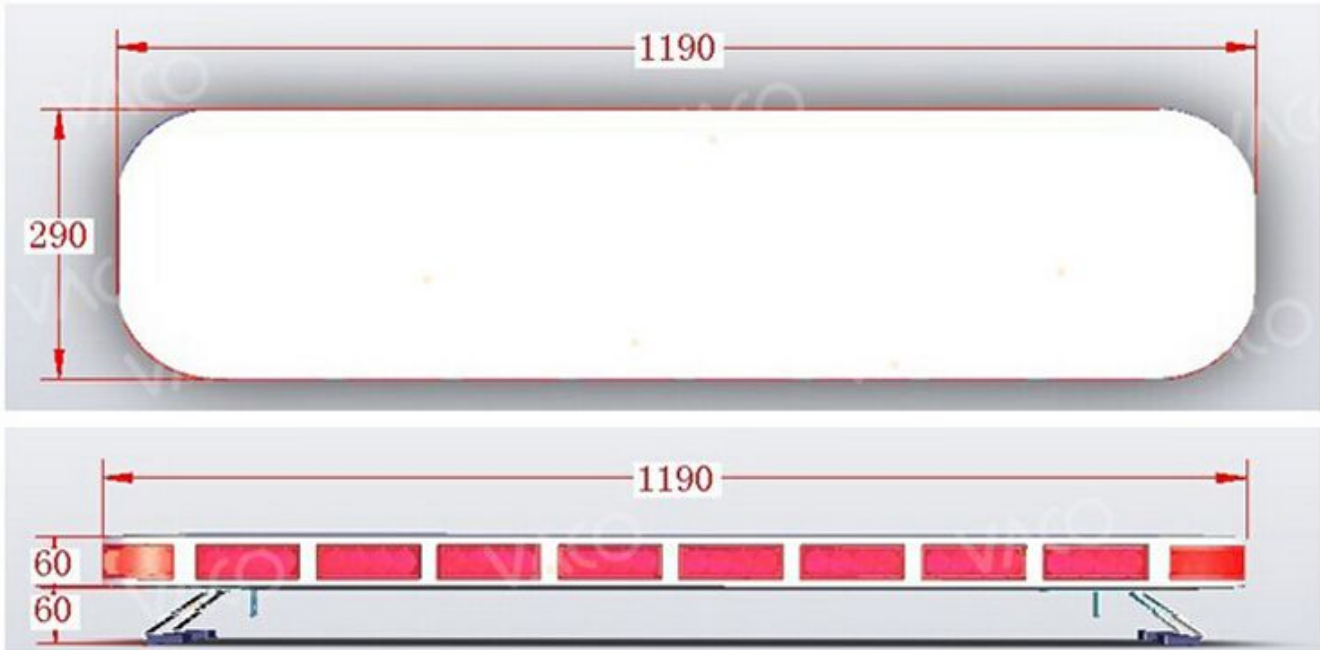

**NEW TBD-9500 LED Lightbar with 1W LEDs, Black housing**

**Length available: 700mm, 900mm, 1200mm, 1500mm**

**Main Specs:**

- \* Operating Voltage: DC12V or DC24V or Dual volt
- \* Light source: GEN3 1watt Super Bright LEDs
- \* LED color: Red, Blue, Amber, White or combined
- \* Material: PC Lens, Aluminum housing, Stainless Brackets
- \* Fully adjustable brackets, with draining holes in the bottom
- \* Operating temperature: -40 to +55 °C
- \* Installation: Fixed on the car with brackets and screws