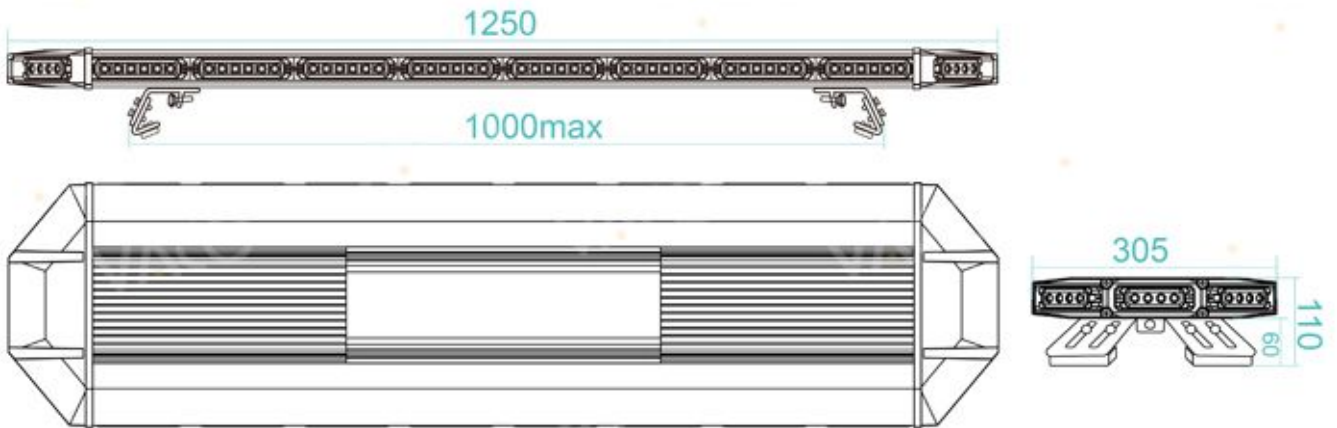

NEW Designed Elegant LED Lightbar TBD-9301 with Black Housing, Round end-shileds

LED Lightbar TBD-9301A with Black Housing, Straight end-shields

Main Specs:

- * Operating Voltage: 12VDC or 24VDC or Dual volt
- * Light source: 1 watt GEN3 TIR 6 LEDs front and rear, 1 watt GEN3 TIR 4 in two sides
- * LED color: Red, Blue, Amber, White or combined
- * 15 types different flashing patterns and can turn front or rear lights off independently and still run all 15 flash patterns
- * Low profile BLACK or SILVER aluminum housing
- * Fully Weatherproof IP67, shockproof
- * 360 Degrees light output