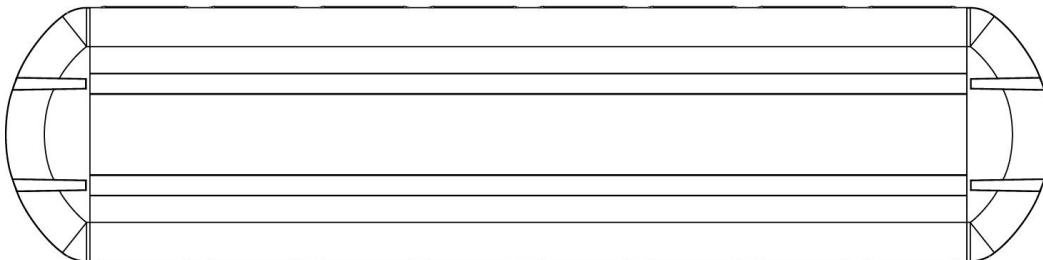

NEW Designed Elegant LED Lightbar TBD-9301 with Black Housing, Round end-shileds

LED Lightbar TBD-9301A with Black Housing, Straight end-shields

Main Specs:

- * Operating Voltage: 12VDC or 24VDC or Dual volt
- * Light source: 1 watt GEN3 TIR 6 LEDs front and rear, 1 watt GEN3 TIR 4 in two sides
- * LED color: Red, Blue, Amber, White or combined
- * 15 types different flashing patterns and can turn front or rear lights off independently and still run all 15 flash patterns
- * Low profile BLACK or SILVER aluminum housing
- * Fully Weatherproof IP67, shockproof
- * 360 Degrees light output