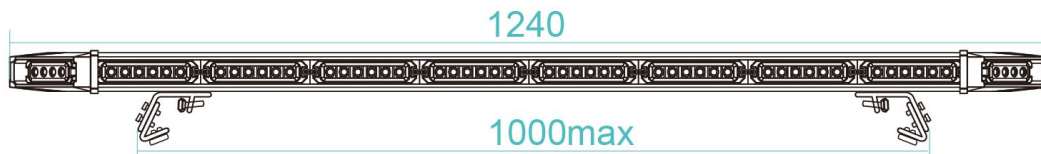

NEW Designed Elegant LED Lightbar TBD-9301 with Black Housing, Round end-shileds

LED Lightbar TBD-9301A with Black Housing, Straight end-shields

Main Specs:

- * Operating Voltage: 12VDC or 24VDC or Dual volt
- * Light source: 1 watt GEN3 TIR 6 LEDs front and rear, 1 watt GEN3 TIR 4 in two sides
- * LED color: Red, Blue, Amber, White or combined
- * 15 types different flashing patterns and can turn front or rear lights off independently and still run all 15 flash patterns
- * Low profile BLACK or SILVER aluminum housing
- * Fully Weatherproof IP67, shockproof
- * 360 Degrees light output