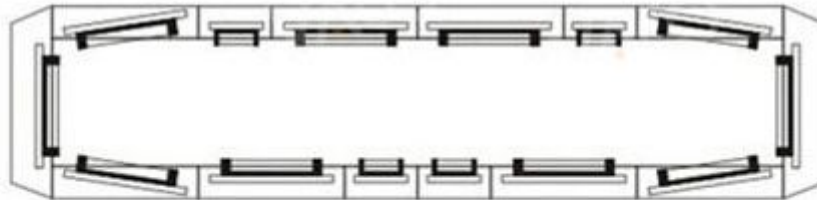

TBD-9201 LED Lightbar with Silver Aluminum Housing

1222×303×175

Main Specs:

- * Operating Voltage: 12VDC or 24VDC
- * Light source: 22pcs modules each of 8 GEN2 LEDs, 176pcs LEDs totally
- * LED color: Red, Blue, Amber, White
- * Dimension: 1220mm*305mm*170mm
- * Material: PC lenses, Double-layer aluminum alloy board
- * Brackets and hooks included for mounting

* 4 meters cable available, controller included

TBD-9202 LED Lightbar with or without built-in speaker, with Silver Aluminum Housing

Main Specs:

- * Operating Voltage: 12VDC or 24VDC
- * Light source: 12pcs modules, 288pcs LEDs totally
- * LED color: Red, Blue, Amber, White
- * Dimension: 1220mm*300mm*160mm
- * Material: PC lenses, Double-layer aluminum alloy board
- * Brackets and hooks included for mounting
- * 4 meters cable available, controller included