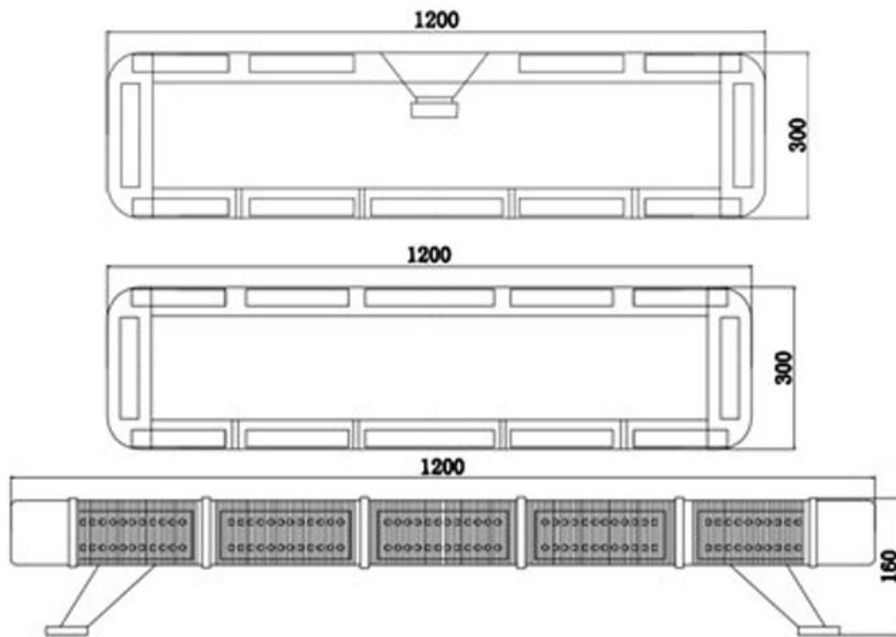

TBD-9201 LED Lightbar with Silver Aluminum Housing

1222×303×175

Main Specs:

- * Operating Voltage: 12VDC or 24VDC
- * Light source: 22pcs modules each of 8 GEN2 LEDs, 176pcs LEDs totally
- * LED color: Red, Blue, Amber, White
- * Dimension: 1220mm*305mm*170mm
- * Material: PC lenses, Double-layer aluminum alloy board
- * Brackets and hooks included for mounting

* 4 meters cable available, controller included

TBD-9202 LED Lightbar with or without built-in speaker, with Silver Aluminum Housing

Main Specs:

- * Operating Voltage: 12VDC or 24VDC
- * Light source: 12pcs modules, 288pcs LEDs totally
- * LED color: Red, Blue, Amber, White
- * Dimension: 1220mm*300mm*160mm
- * Material: PC lenses, Double-layer aluminum alloy board
- * Brackets and hooks included for mounting
- * 4 meters cable available, controller included