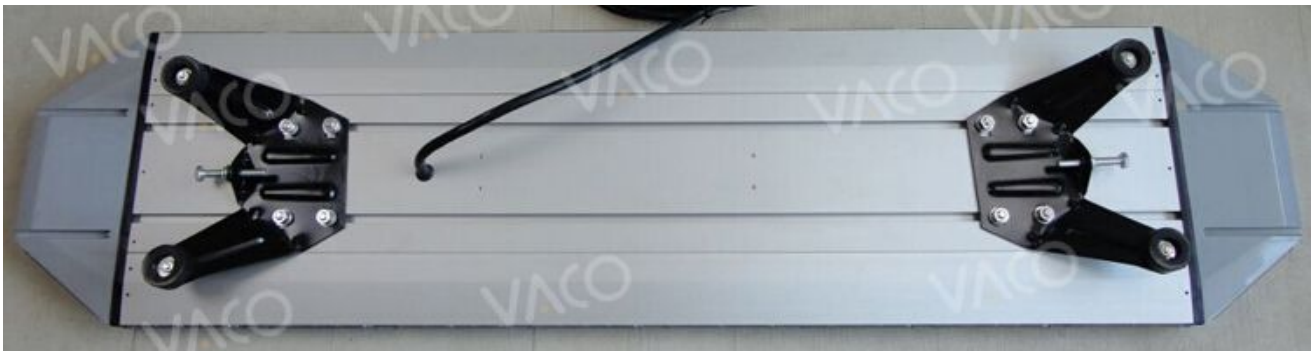

TBD-9400T series LED Lightbar (TIR 4 LEDs) with Silver or Black Aluminum Housing

Lengths available: 60cm, 90cm, 120cm, 140cm

TBD-9400T-90cm

TBD-9400T-1230mm

TBD-9400T-140cm

TBD-9400L series LED Lightbar (Linear 6 LEDs) with Silver or Black Aluminum Housing

Lengths available: 60cm, 90cm, 120cm, 140cm

TBD-9400L-1230mm

Main Specs:

- * Operating Voltage: 12VDC or 24VDC or Dual volt
- * Light source: 1 watt GEN3 LEDs
- * LED color: Red, Blue, Amber, White or combined
- * 34 types different flashing patterns
- * Low profile BLACK or SILVER aluminum housing
- * Fully Weatherproof IP67, shockproof; fully adjustable brackets with draining holes at the bottom
- * 360 Degrees light output, easy mounting