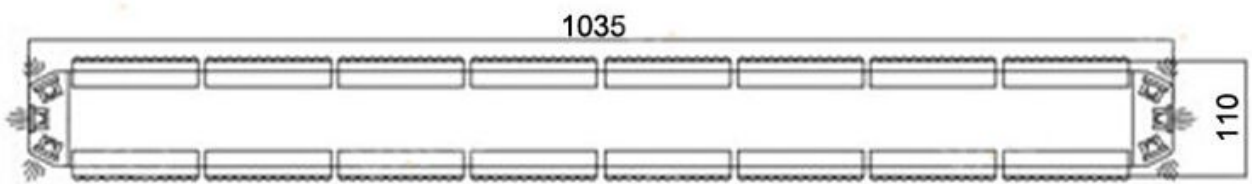

TBD-8100T-800mm

TBD-8100T-1040mm

TBD-8100T-1520mm

**TBD-8106T series LED Lightbar (TIR 6 LEDs) with Silver or Black Aluminum Housing**

**Lengths available: 200mm, 320mm, 560mm, 800mm, 1054mm, 1280mm, 1520mm**

**TBD-8106T-1054mm**

**TBD-8100L series LED Lightbar (Linear 6 LEDs) with Silver or Black Aluminum Housing**

**Lengths available: 200mm, 320mm, 560mm, 800mm, 1040mm, 1280mm, 1520mm**

TBD-8100L-200mm

TBD-8100L-320mm

TBD-8100L-560mm

**Zhejiang VACO Signal Co., Ltd.**  
*sales@vacosignal.com www.vacosignal.com*

TBD-8100L-800mm

TBD-8100L-1040mm

TBD-8100L-1280mm

TBD-8100L-1520mm

**Main Specs:**

- \* Operating Voltage: 12VDC or 24VDC or Dual volt
- \* Light source: 1 watt GEN3 LEDs
- \* LED color: Red, Blue, Amber, White or combined
- \* 15 types different flashing patterns
- \* Low profile BLACK or SILVER aluminum housing
- \* Fully Weatherproof IP67, shockproof; fully adjustable brackets with draining holes at the bottom
- \* 360 Degrees light output, easy mounting