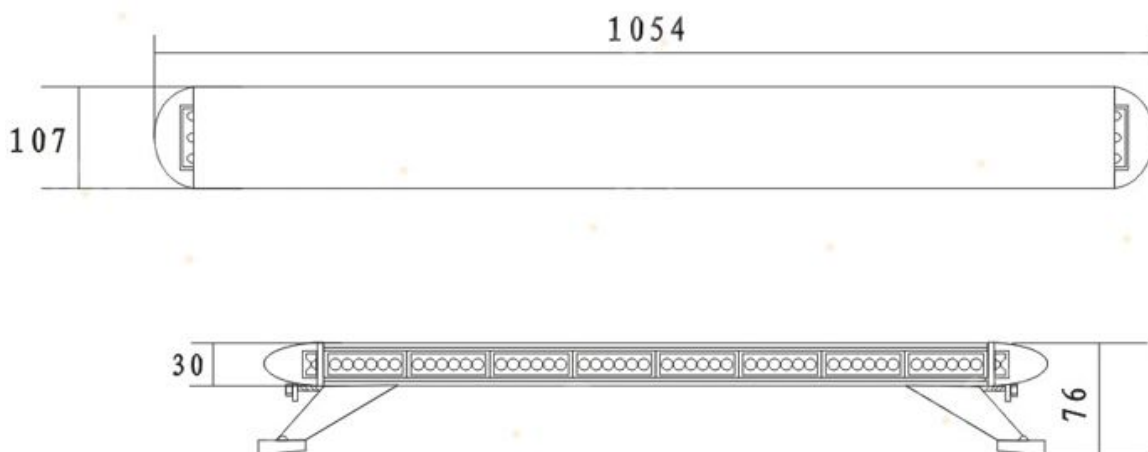

**TBD-8100T series LED Lightbar (TIR 4 LEDs) with Silver or Black Aluminum Housing**

**Lengths available: 200mm, 320mm, 560mm, 800mm, 1040mm, 1280mm, 1520mm**

TBD-8100T-200mm

TBD-8100T-320mm

TBD-8100T-560mm

TBD-8100T-800mm

TBD-8100T-1040mm

TBD-8100T-1520mm

**TBD-8106T series LED Lightbar (TIR 6 LEDs) with Silver or Black Aluminum Housing**

**Lengths available: 200mm, 320mm, 560mm, 800mm, 1054mm, 1280mm, 1520mm**

**TBD-8106T-1054mm**

**TBD-8100L series LED Lightbar (Linear 6 LEDs) with Silver or Black Aluminum Housing**

**Lengths available: 200mm, 320mm, 560mm, 800mm, 1040mm, 1280mm, 1520mm**

TBD-8100L-200mm

TBD-8100L-320mm

TBD-8100L-560mm

**Zhejiang VACO Signal Co., Ltd.**  
*sales@vacosignal.com www.vacosignal.com*

TBD-8100L-800mm

TBD-8100L-1040mm

TBD-8100L-1280mm

TBD-8100L-1520mm

**Main Specs:**

- \* Operating Voltage: 12VDC or 24VDC or Dual volt
- \* Light source: 1 watt GEN3 LEDs
- \* LED color: Red, Blue, Amber, White or combined
- \* 15 types different flashing patterns
- \* Low profile BLACK or SILVER aluminum housing
- \* Fully Weatherproof IP67, shockproof; fully adjustable brackets with draining holes at the bottom
- \* 360 Degrees light output, easy mounting