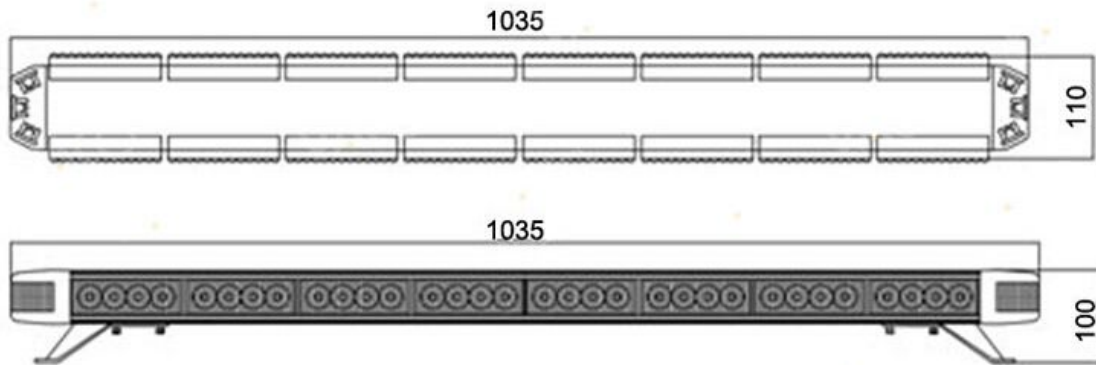

**TBD-8100T series LED Lightbar (TIR 4 LEDs) with Silver or Black Aluminum Housing**

**Lengths available: 200mm, 320mm, 560mm, 800mm, 1040mm, 1280mm, 1520mm**

TBD-8100T-200mm

TBD-8100T-320mm

TBD-8100T-560mm

TBD-8100T-800mm

TBD-8100T-1040mm

TBD-8100T-1520mm

**TBD-8106T series LED Lightbar (TIR 6 LEDs) with Silver or Black Aluminum Housing**

**Lengths available: 200mm, 320mm, 560mm, 800mm, 1054mm, 1280mm, 1520mm**

**TBD-8106T-1054mm**

**TBD-8100L series LED Lightbar (Linear 6 LEDs) with Silver or Black Aluminum Housing**

**Lengths available: 200mm, 320mm, 560mm, 800mm, 1040mm, 1280mm, 1520mm**

TBD-8100L-200mm

TBD-8100L-320mm

TBD-8100L-560mm

**Zhejiang VACO Signal Co., Ltd.**  
*sales@vacosignal.com www.vacosignal.com*

TBD-8100L-800mm

TBD-8100L-1040mm

TBD-8100L-1280mm

TBD-8100L-1520mm

**Main Specs:**

- \* Operating Voltage: 12VDC or 24VDC or Dual volt
- \* Light source: 1 watt GEN3 LEDs
- \* LED color: Red, Blue, Amber, White or combined
- \* 15 types different flashing patterns
- \* Low profile BLACK or SILVER aluminum housing
- \* Fully Weatherproof IP67, shockproof; fully adjustable brackets with draining holes at the bottom
- \* 360 Degrees light output, easy mounting