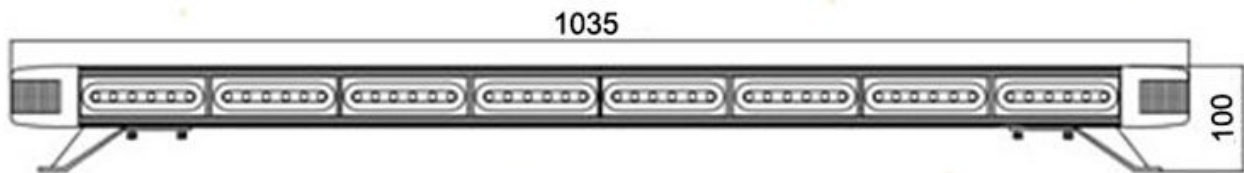

**TBD-8100T series LED Lightbar (TIR 4 LEDs) with Silver or Black Aluminum Housing**

**Lengths available: 200mm, 320mm, 560mm, 800mm, 1040mm, 1280mm, 1520mm**

TBD-8100T-200mm

TBD-8100T-320mm

TBD-8100T-560mm

TBD-8100T-800mm

TBD-8100T-1040mm

TBD-8100T-1520mm

**TBD-8106T series LED Lightbar (TIR 6 LEDs) with Silver or Black Aluminum Housing**

**Lengths available: 200mm, 320mm, 560mm, 800mm, 1054mm, 1280mm, 1520mm**

**TBD-8106T-1054mm**

**TBD-8100L series LED Lightbar (Linear 6 LEDs) with Silver or Black Aluminum Housing**

**Lengths available: 200mm, 320mm, 560mm, 800mm, 1040mm, 1280mm, 1520mm**

TBD-8100L-200mm

TBD-8100L-320mm

TBD-8100L-560mm

**Zhejiang VACO Signal Co., Ltd.**  
*sales@vacosignal.com www.vacosignal.com*

TBD-8100L-800mm

TBD-8100L-1040mm

TBD-8100L-1280mm

TBD-8100L-1520mm

**Main Specs:**

- \* Operating Voltage: 12VDC or 24VDC or Dual volt
- \* Light source: 1 watt GEN3 LEDs
- \* LED color: Red, Blue, Amber, White or combined
- \* 15 types different flashing patterns
- \* Low profile BLACK or SILVER aluminum housing
- \* Fully Weatherproof IP67, shockproof; fully adjustable brackets with draining holes at the bottom
- \* 360 Degrees light output, easy mounting