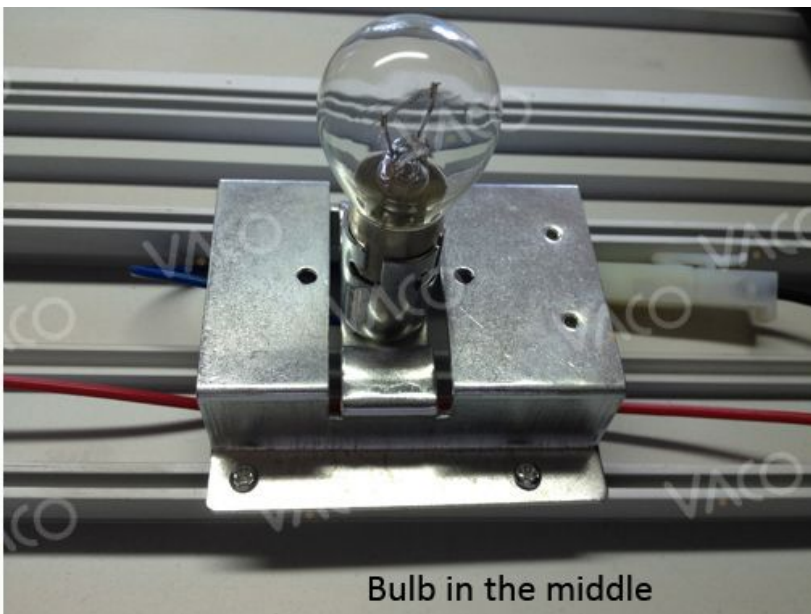

TBD-5100R series Rotating Lightbar

Lengths available: 847mm, 1034mm, 1114mm, 1374mm, 1474mm, 1800mm

TBD-5100R-847mm

TBD-5100R-1214mm

Bulb in the middle

Main Specs:

- * Operating Voltage: DC12V or DC24V
- * Power: 35W or 50W halogen bulbs
- * **Configuration: 4pcs bidirectional halogen rotators, 2 mirrors; with or without white space in the middle**
- * Material: PC dome, aluminum alloy base
- * Standard 3.85m cable
- * Durable polycarbonate injection molded domes, gasketed to protect against moisture, all weather proof
- * Operating temperature: -40 to +55 °C
- * Installation: Fixed on the car with brackets and screws
- * Waterproof IP65 for full lightbar, high reflection, easy installation & operation, long visibility distance, etc.